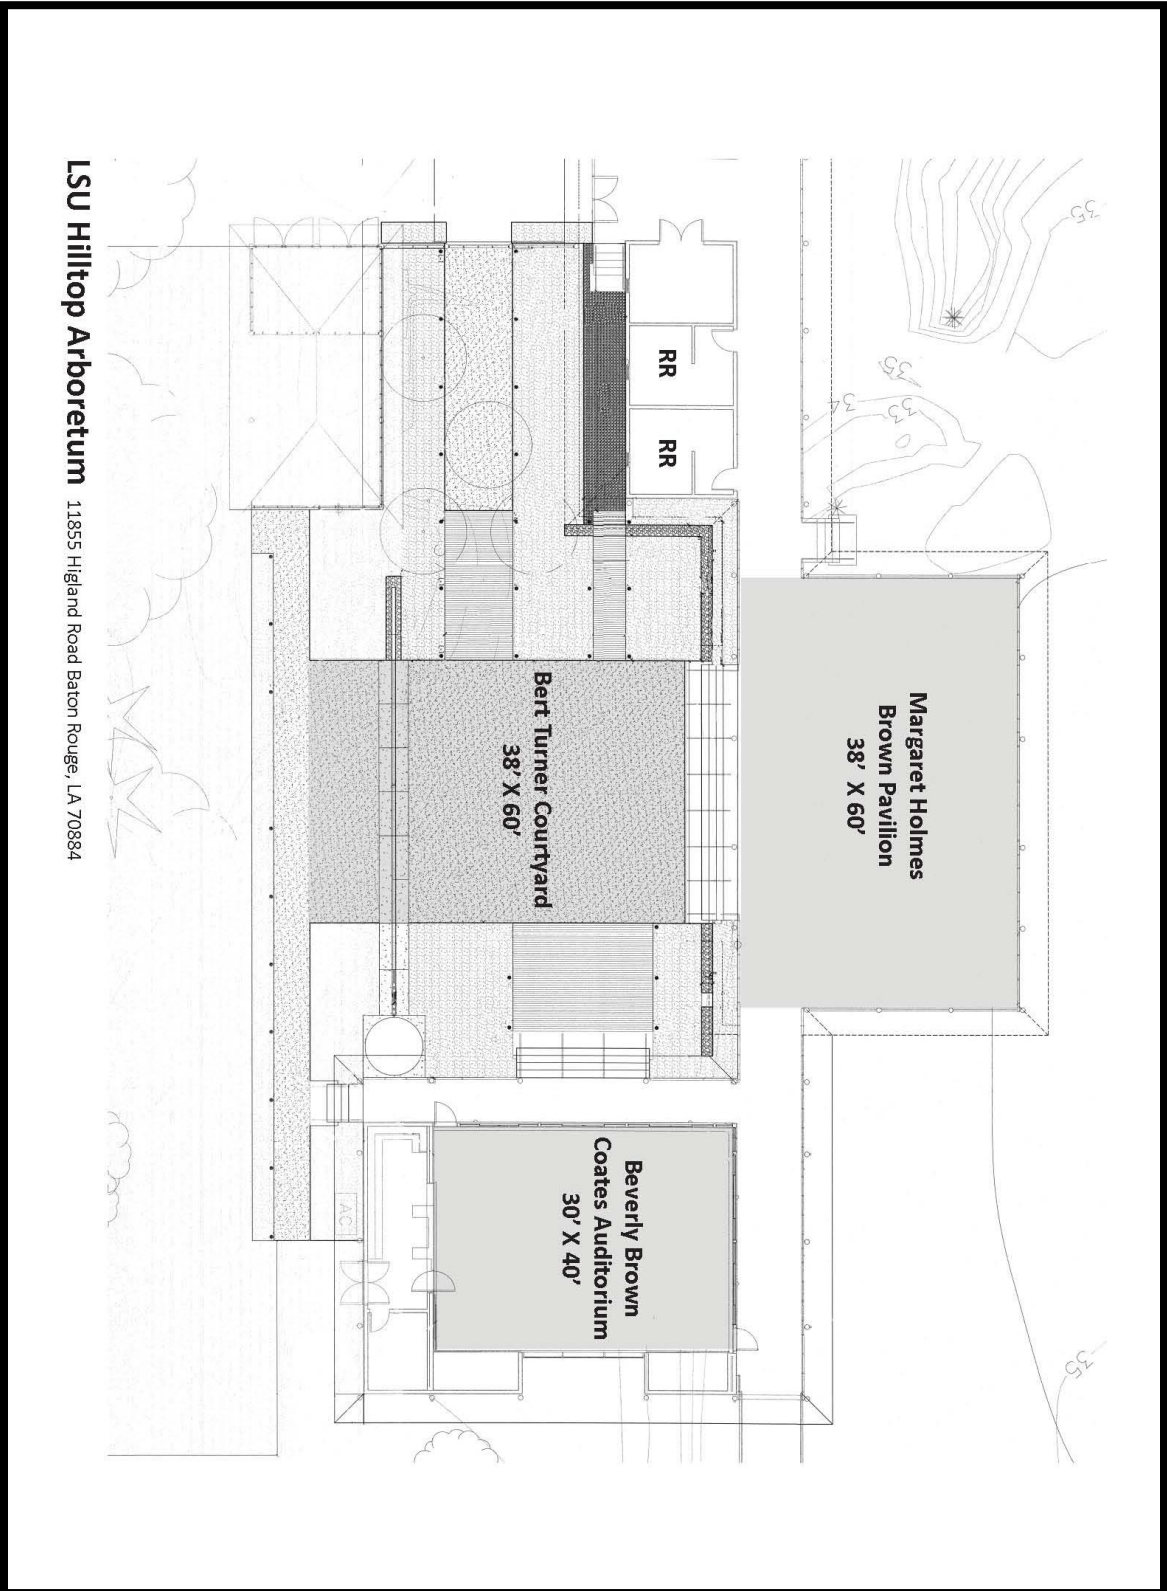

FRIENDS OF HILLTOP ARBORETUM FACILITY LAYOUT

LSU Hilltop Arboretum 11855 Highland Road Baton Rouge, LA 70884